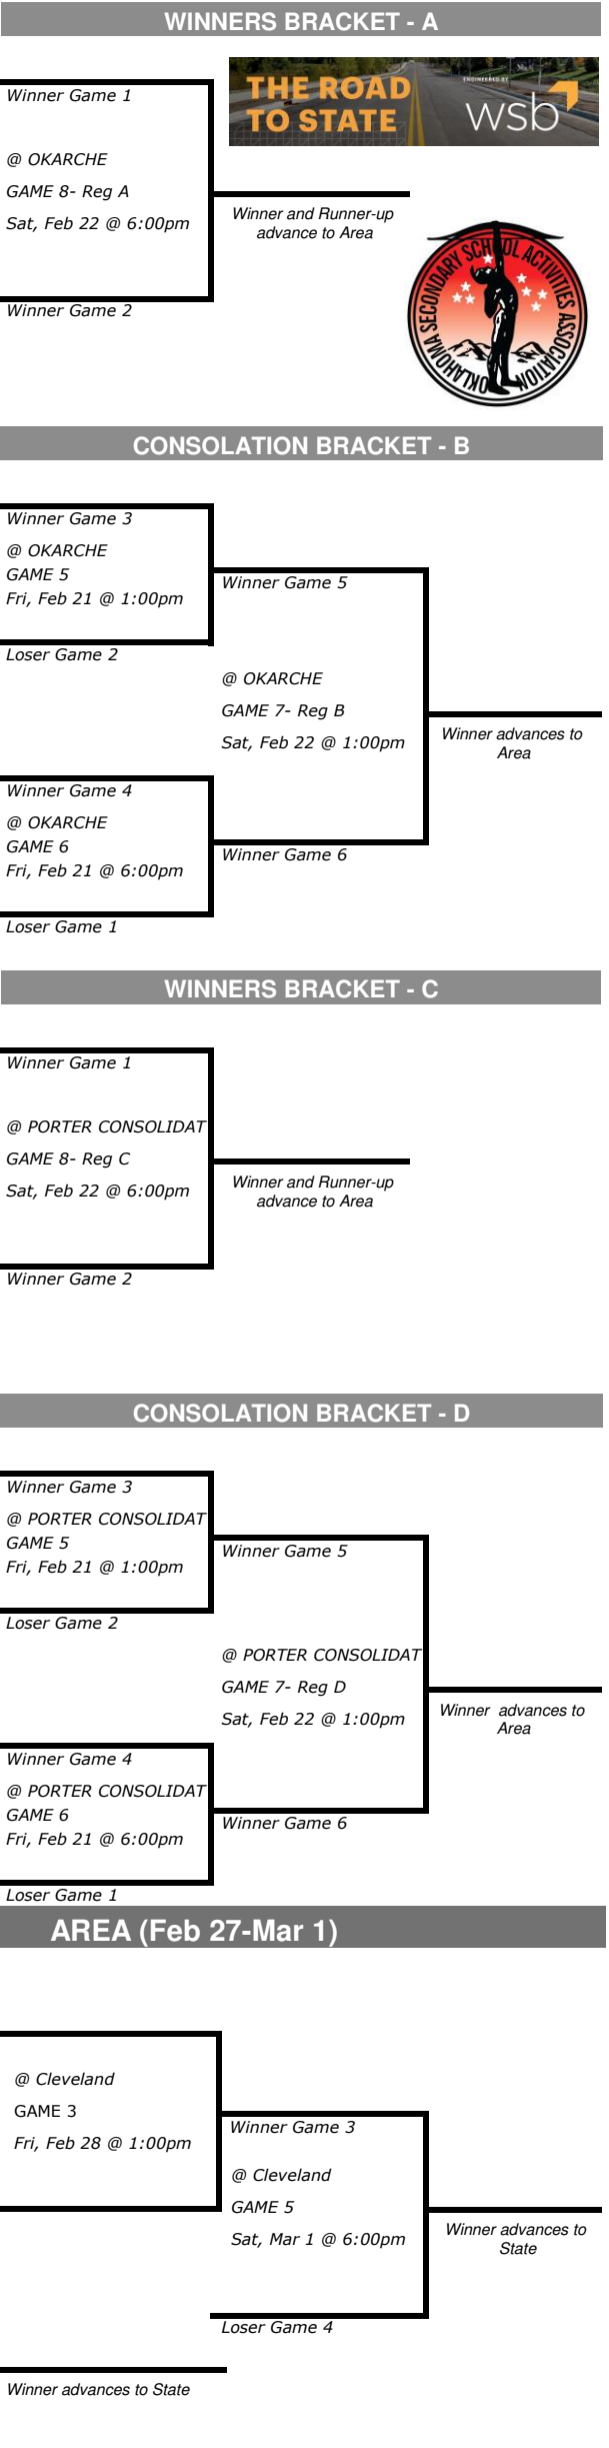

CLASS A GIRLS BASKETBALL CHAMPIONSHIP SERIES 2024-2025

DISTRICTS : FEB 13-15 - REGIONALS : FEB 20-22 - AREA : FEB 27-MAR 1 - STATE : MAR 4-8

DISTRICTS (Feb 13-15)	AREA I	REGIONALS (Feb 20-22)
-----------------------	--------	-----------------------

NOTE : TEAMS ON THE TOP LINES OF THE BRACKETS SHALL WEAR WHITE COLORED SUITS

IF YOU NOTICE A TEAM PLACED INCORRECTLY ON THE BRACKET, PLEASE CONTACT THE OSSAA OFFICE