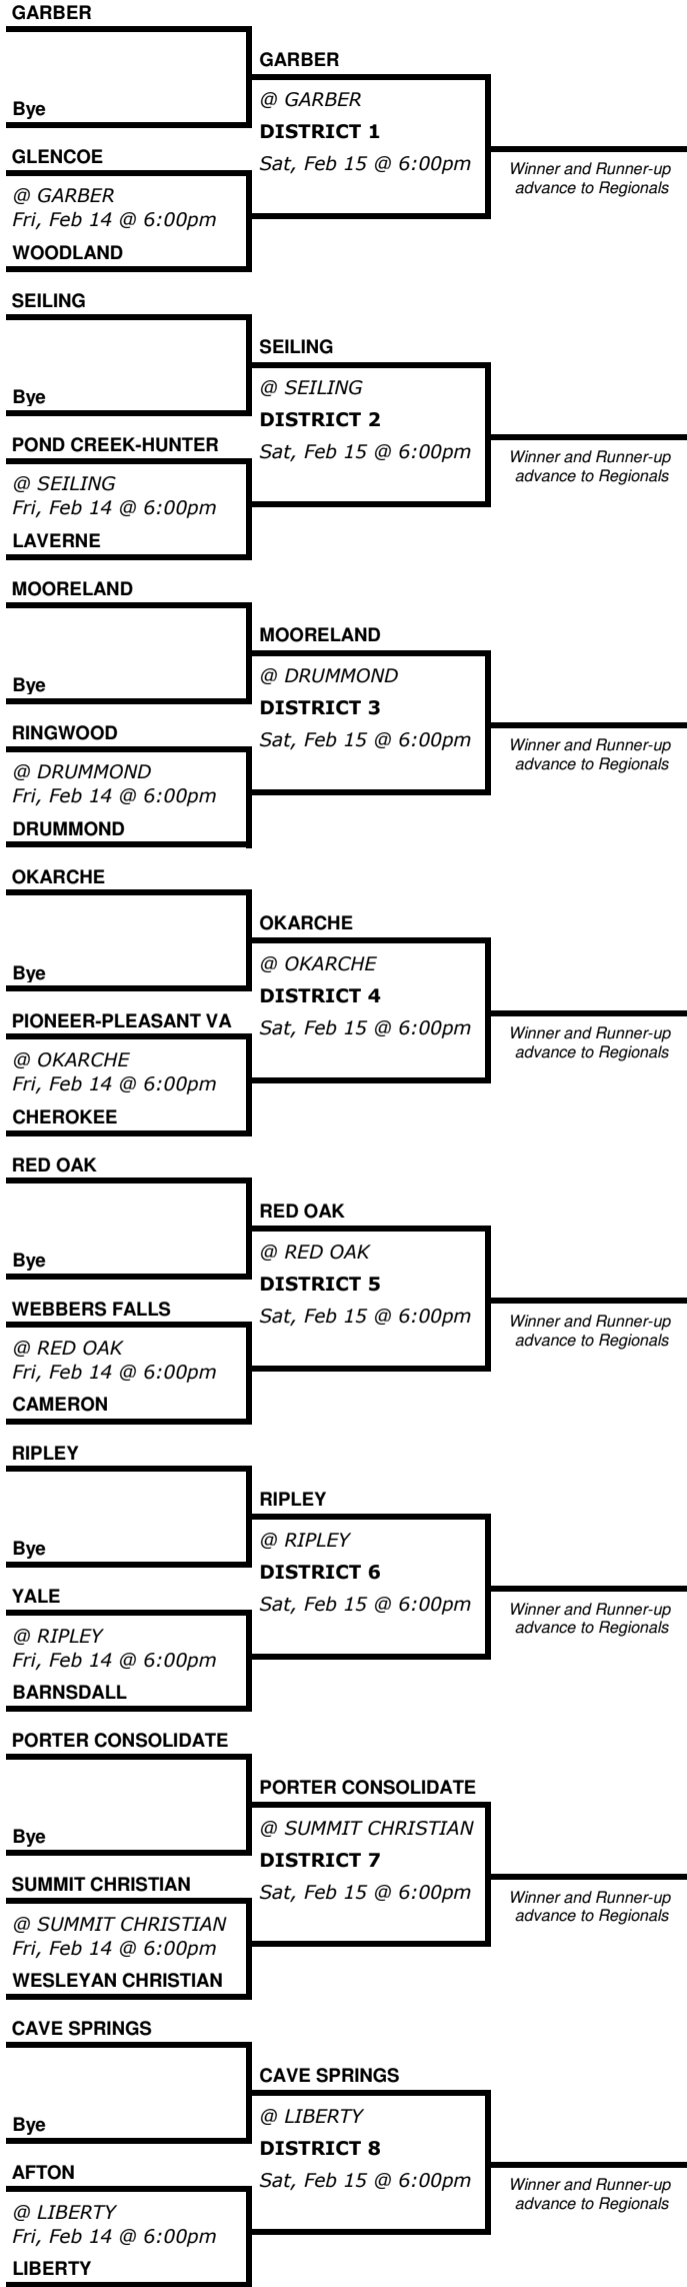

CLASS A GIRLS BASKETBALL CHAMPIONSHIP SERIES 2024-2025

DISTRICTS : FEB 13-15 - REGIONALS : FEB 20-22 - AREA : FEB 27-MAR 1 - STATE : MAR 4-8

DISTRICTS (Feb 13-15)	AREA I	REGIONALS (Feb 20-22)
-----------------------	--------	-----------------------